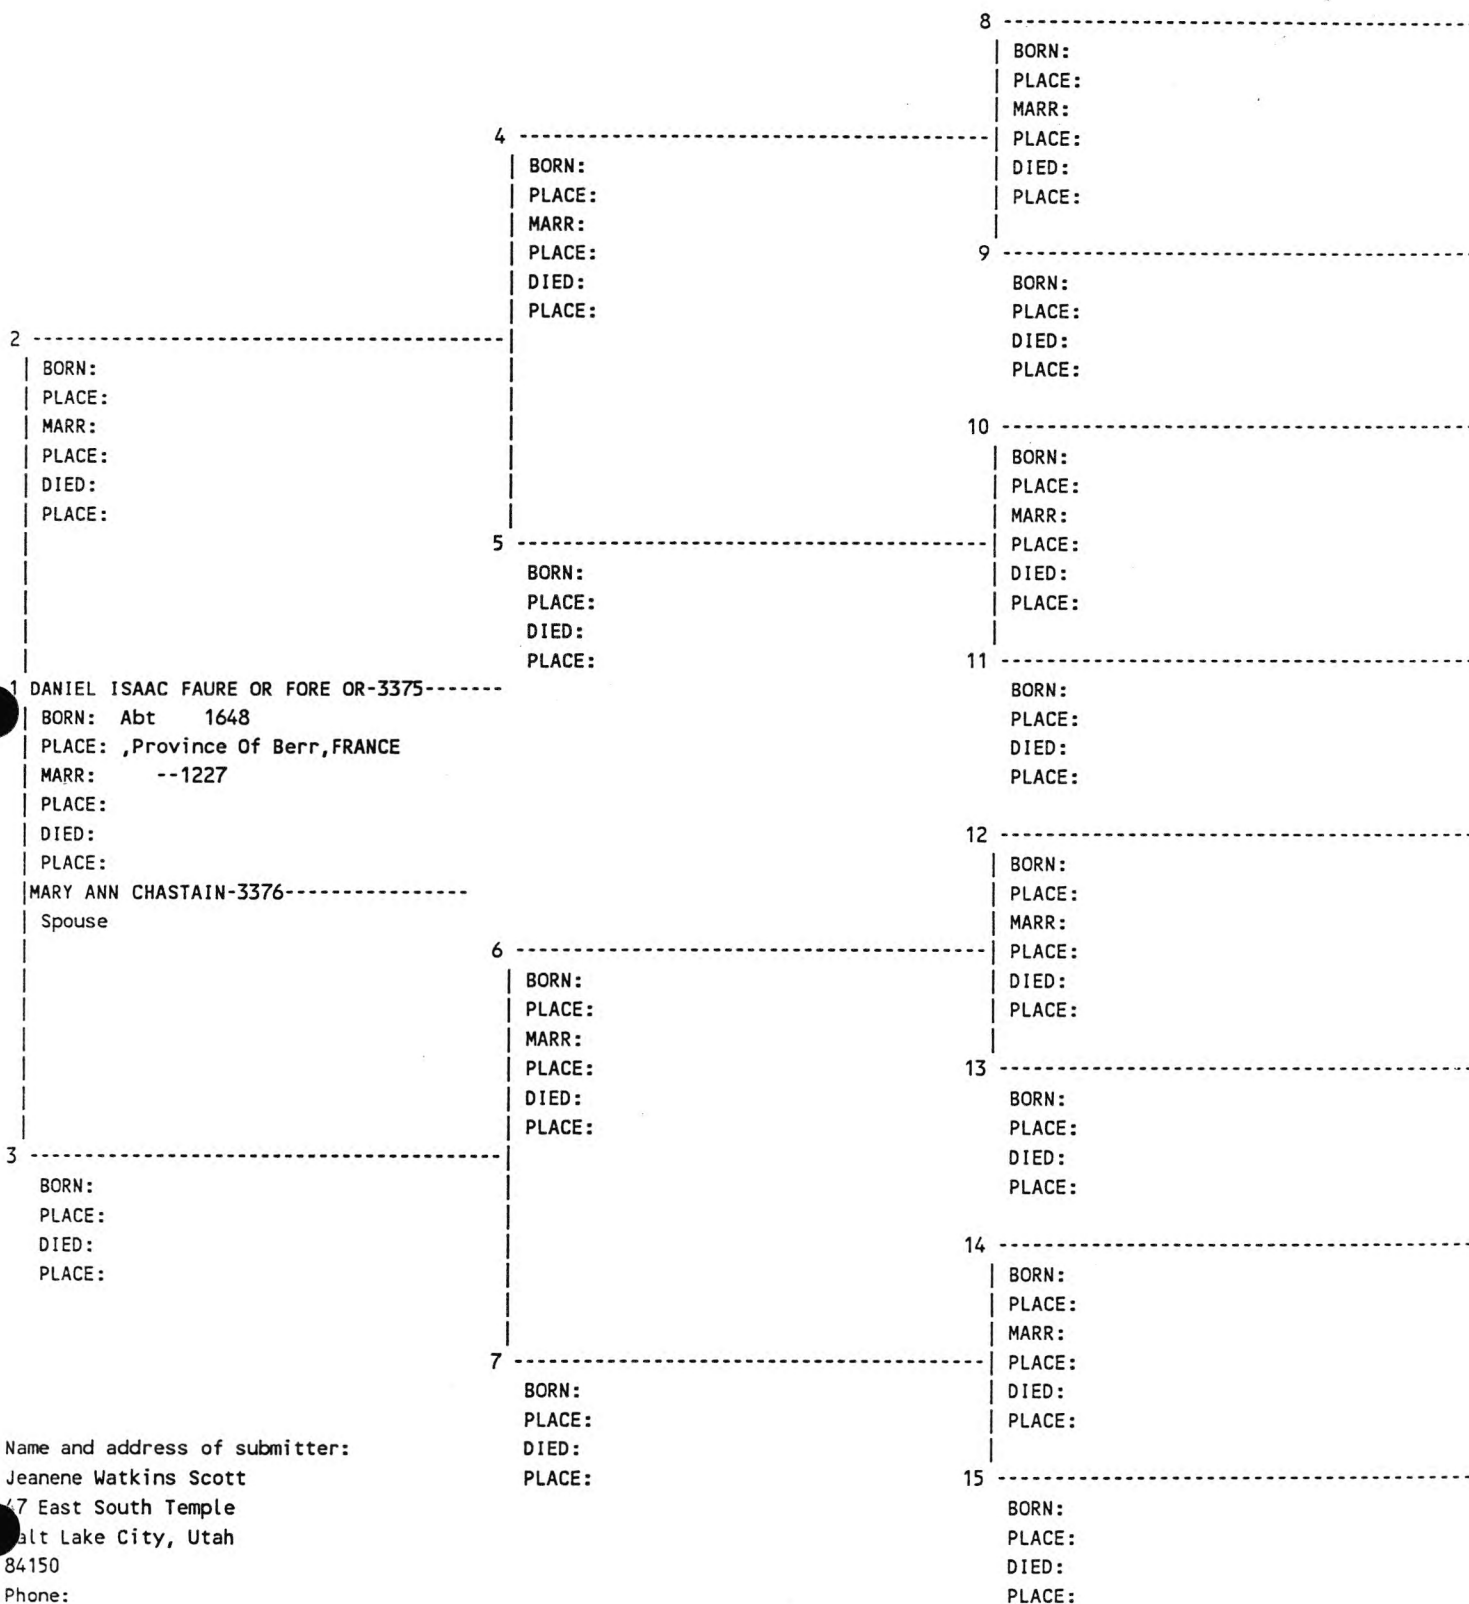

PEDIGREE CHART

29 Mar 1992

Chart No. 1

Name and address of submitter:

Jeanene Watkins Scott

17 East South Temple

Salt Lake City, Utah

84150

Phone: