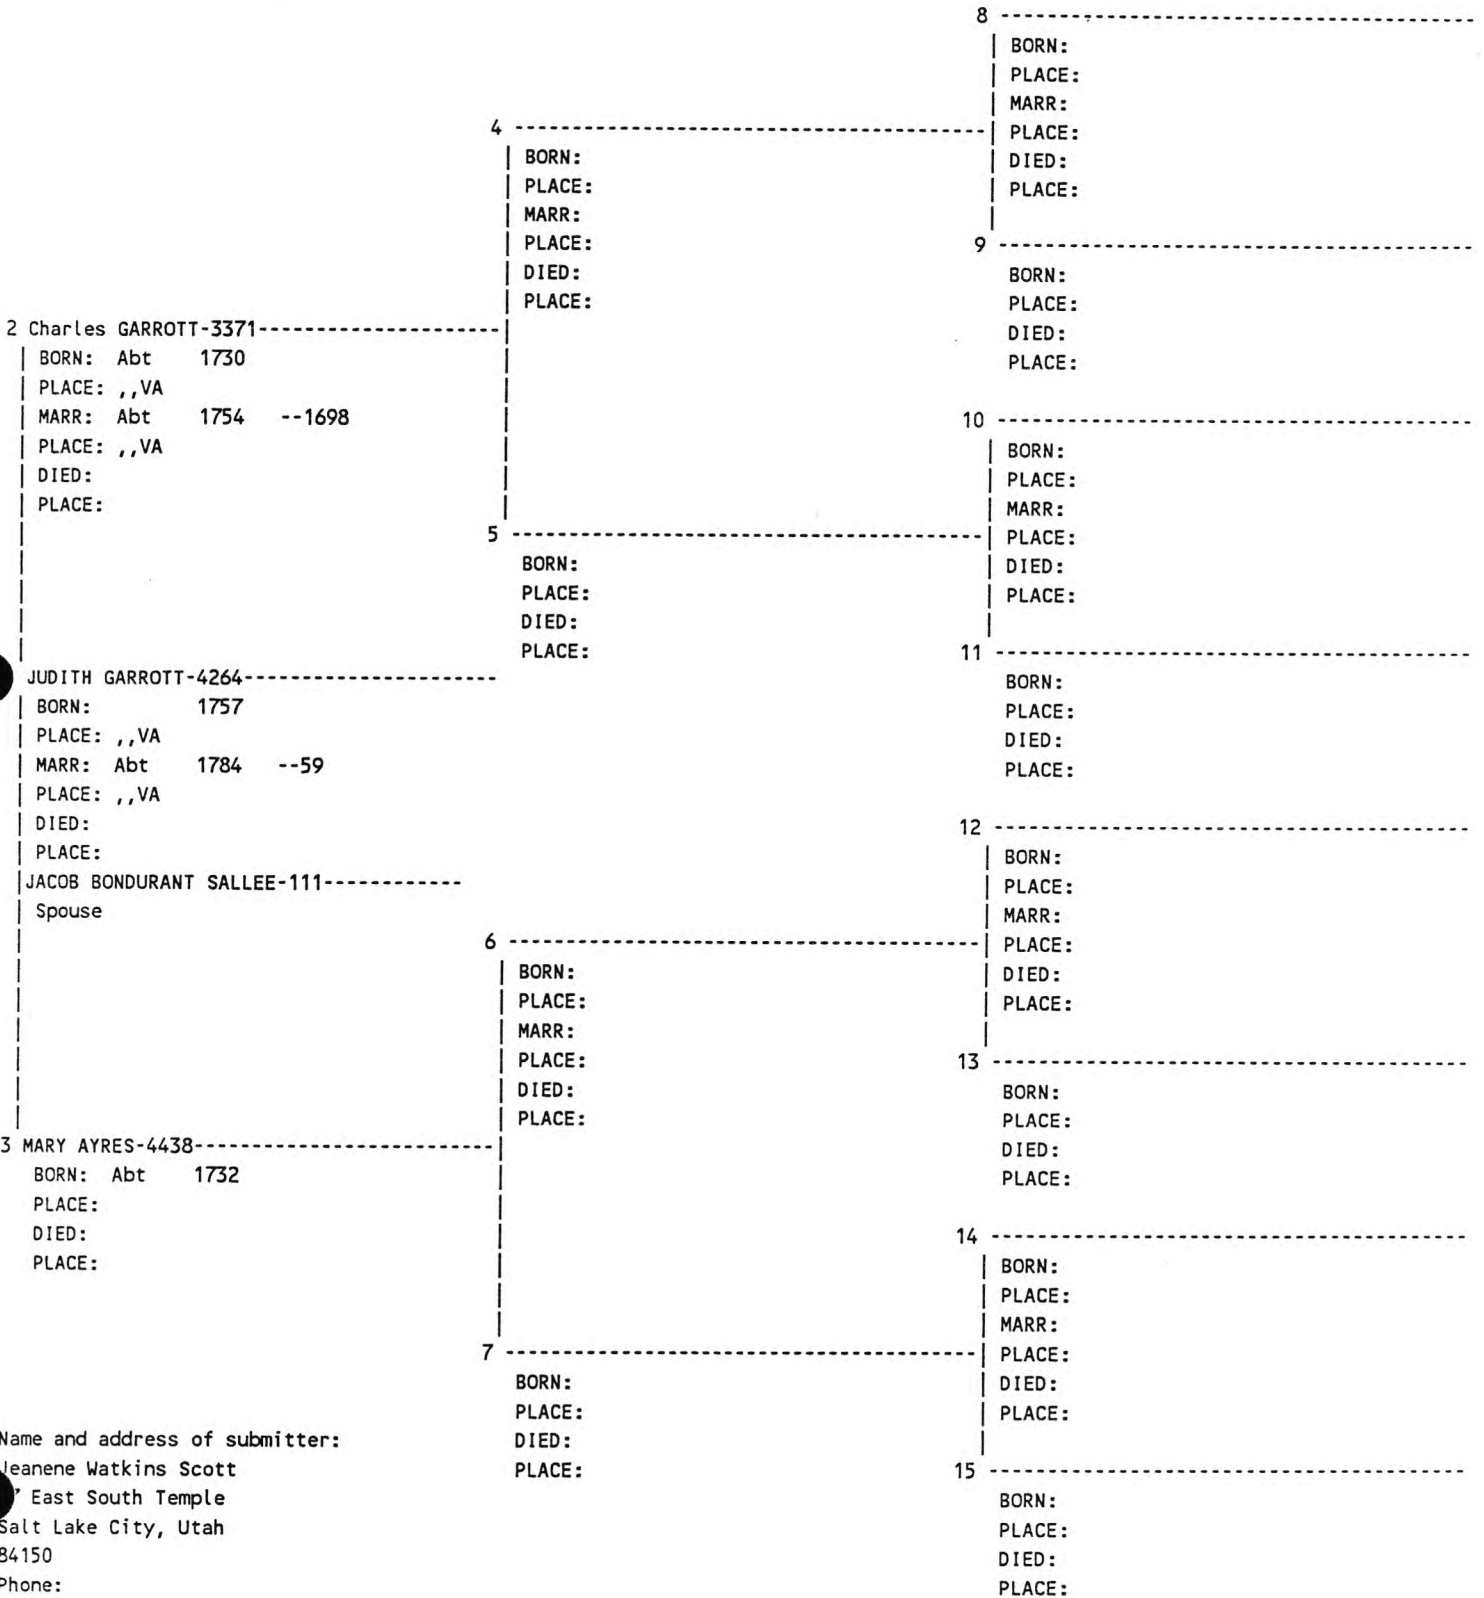

PEDIGREE CHART

29 Mar 1992

Chart No. 1

Name and address of submitter:
Jeanene Watkins Scott
East South Temple
Salt Lake City, Utah
84150
Phone: