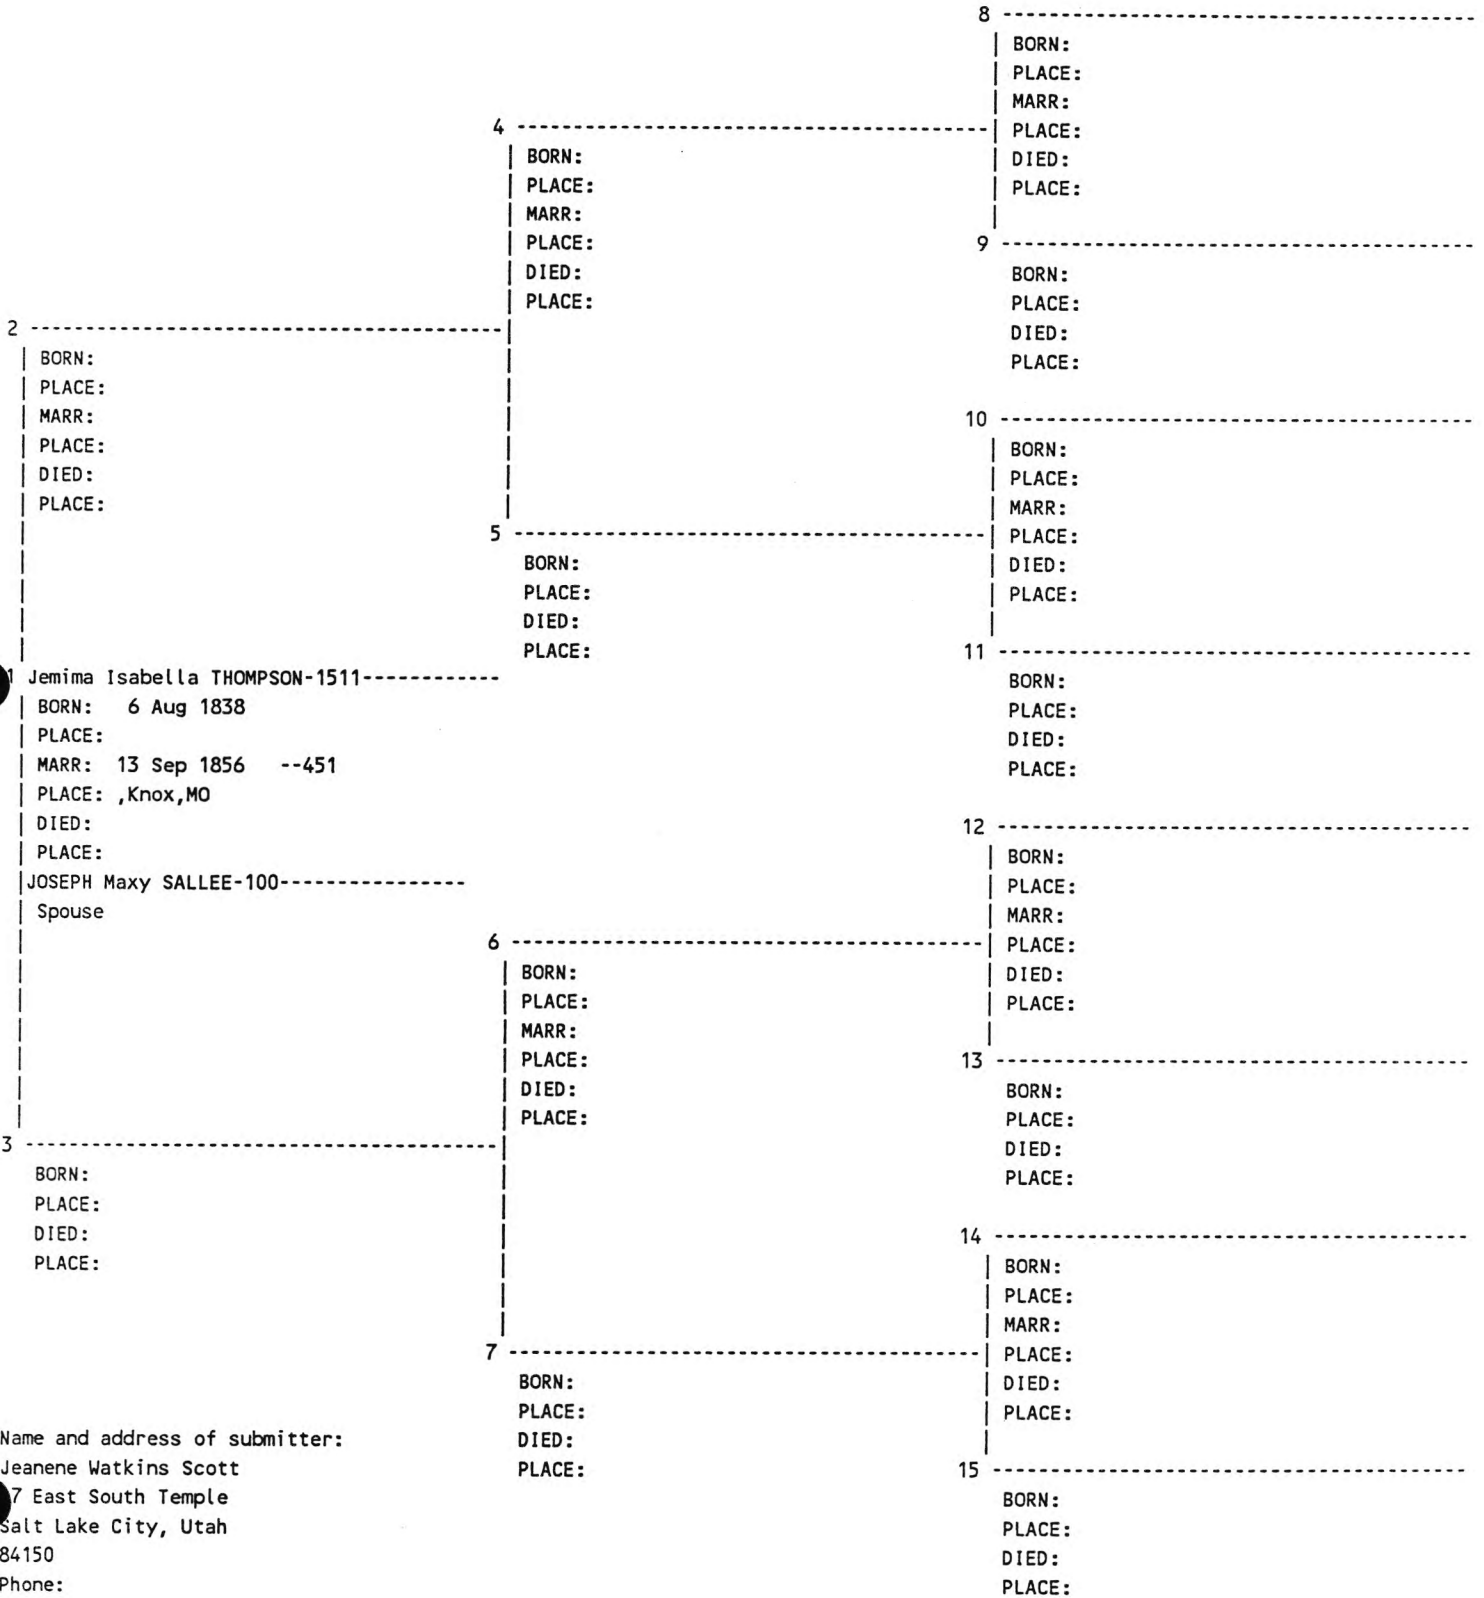

PEDIGREE CHART

29 Mar 1992

Chart No. 1

Name and address of submitter:
Jeanene Watkins Scott
7 East South Temple
Salt Lake City, Utah
84150
Phone: