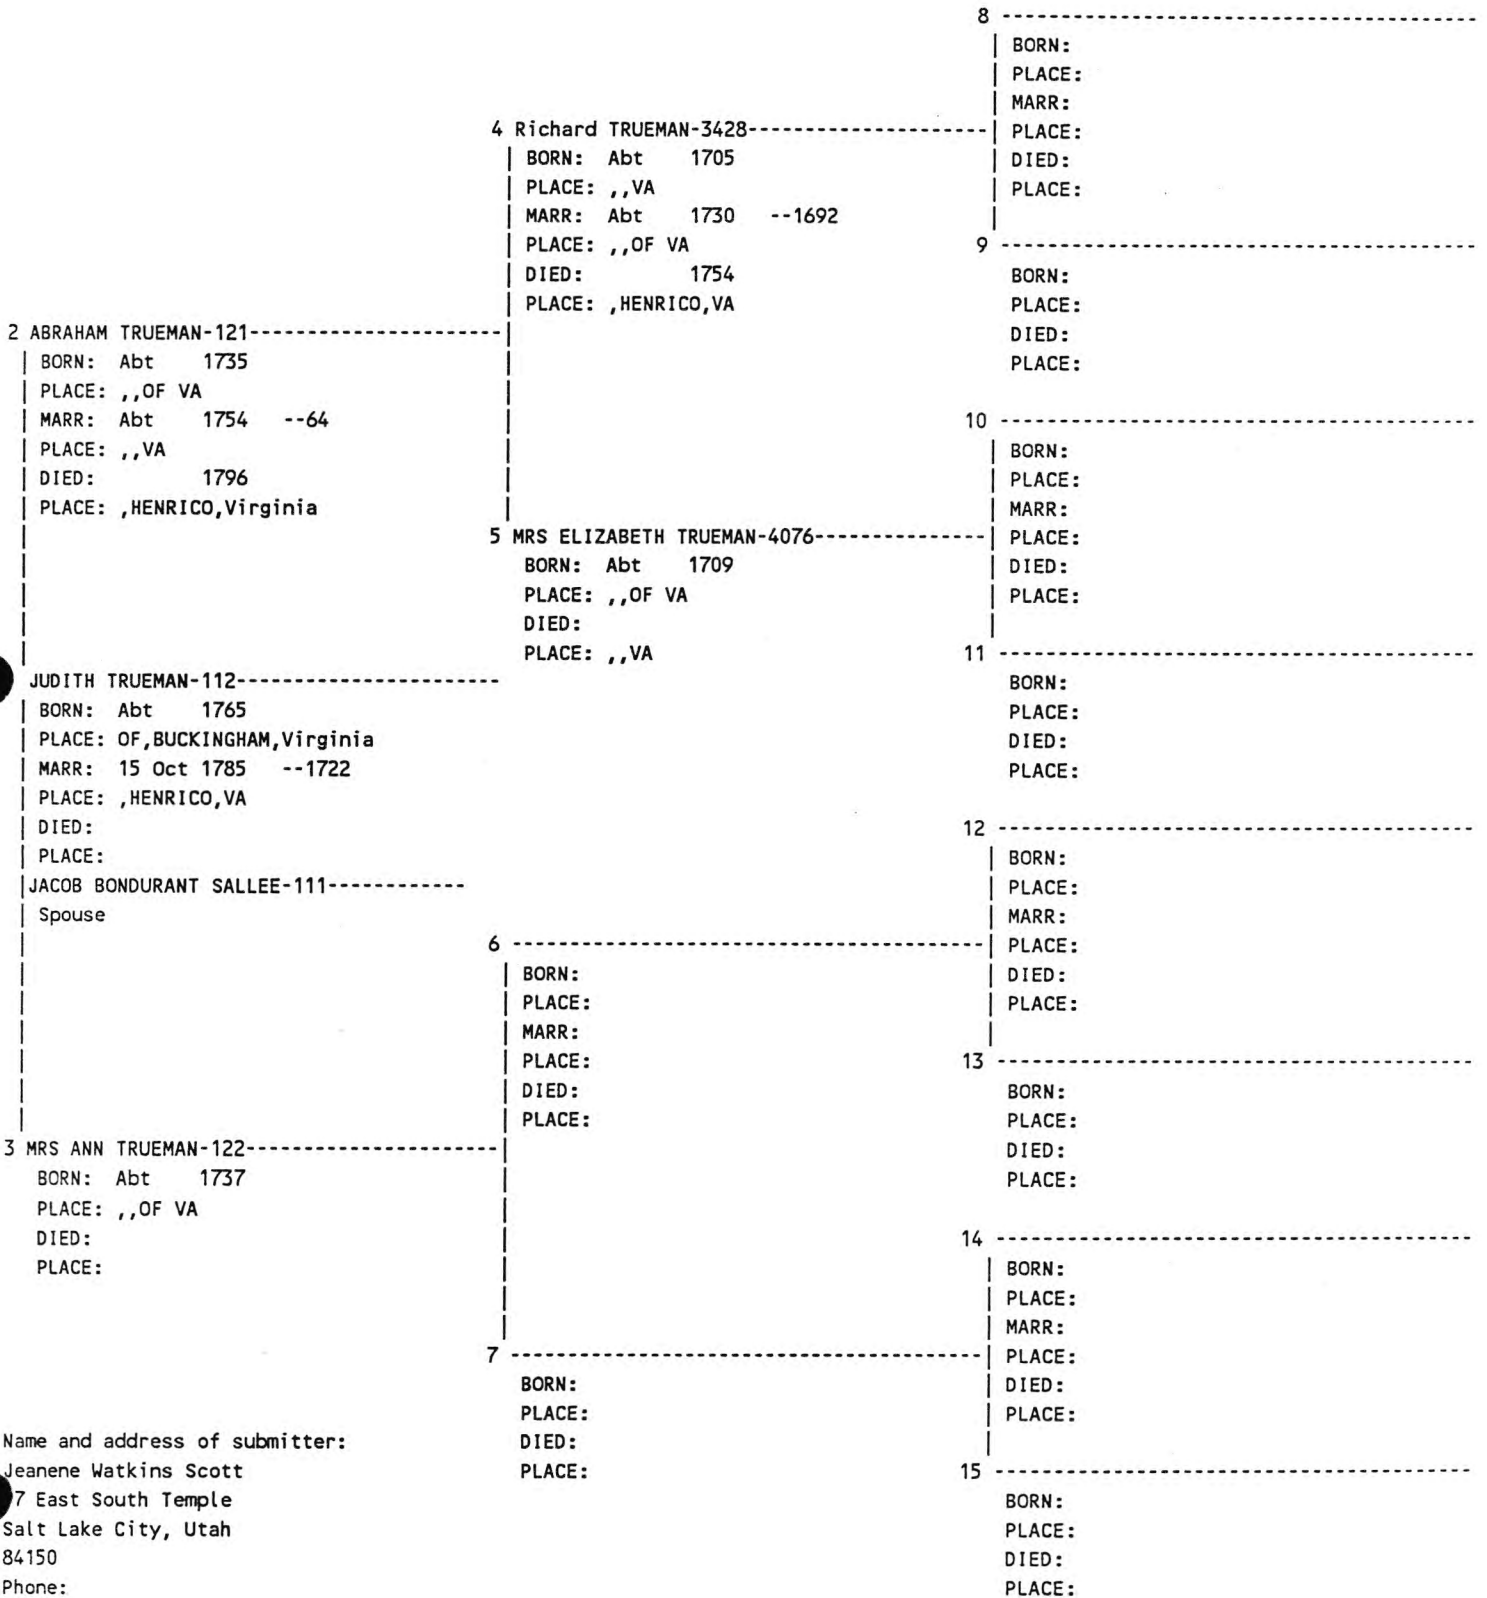

PEDIGREE CHART

29 Mar 1992

Chart No. 1