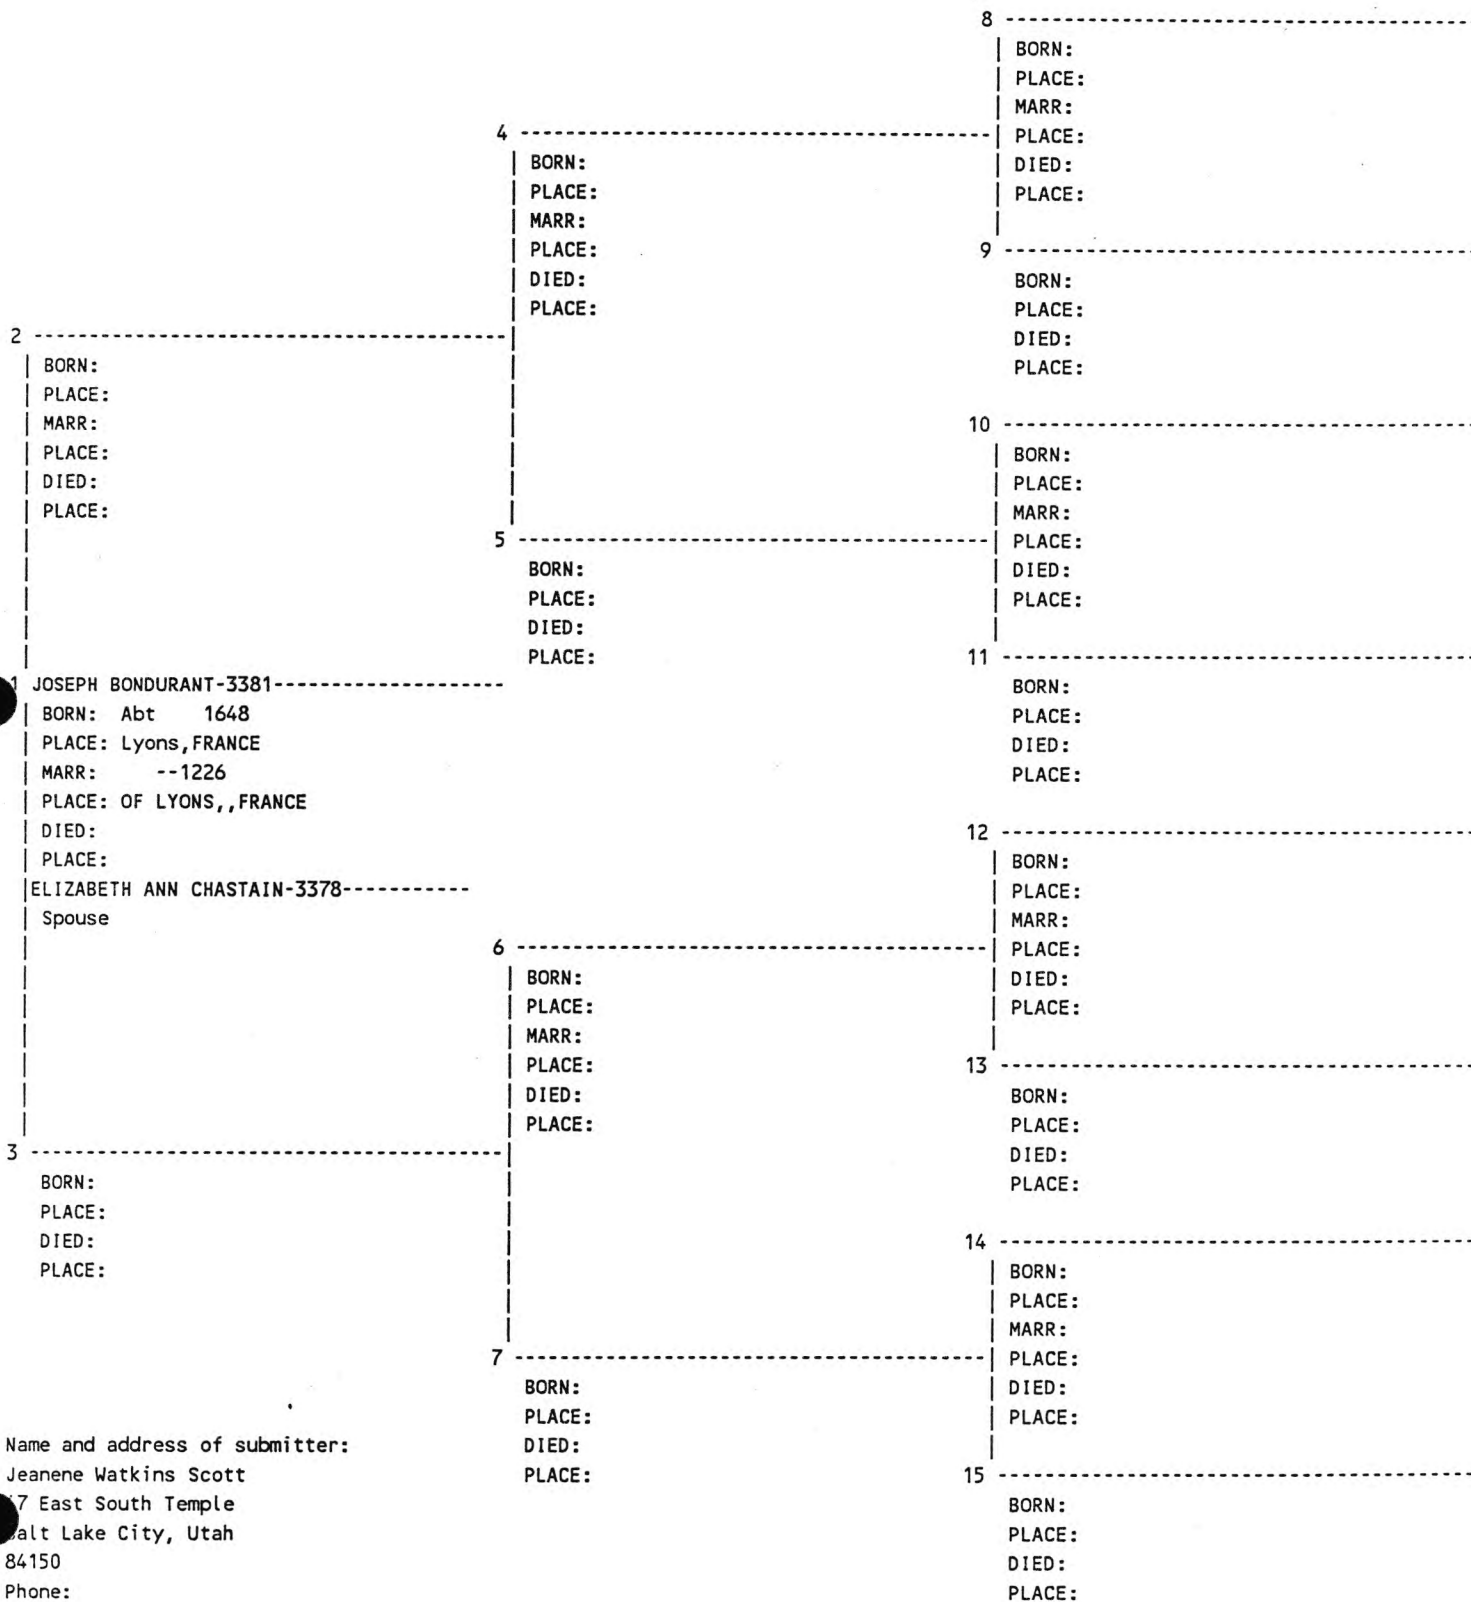

CHILD 6 - JUDITH SALLEE-1467

=====

Pedigree Chart  
of Joseph Bondurant  
born about 1648 in Lyons, France

PEDIGREE CHART

29 Mar 1992

Chart No. 1

FAMILY GROUP RECORD-1226

29 Mar 1992