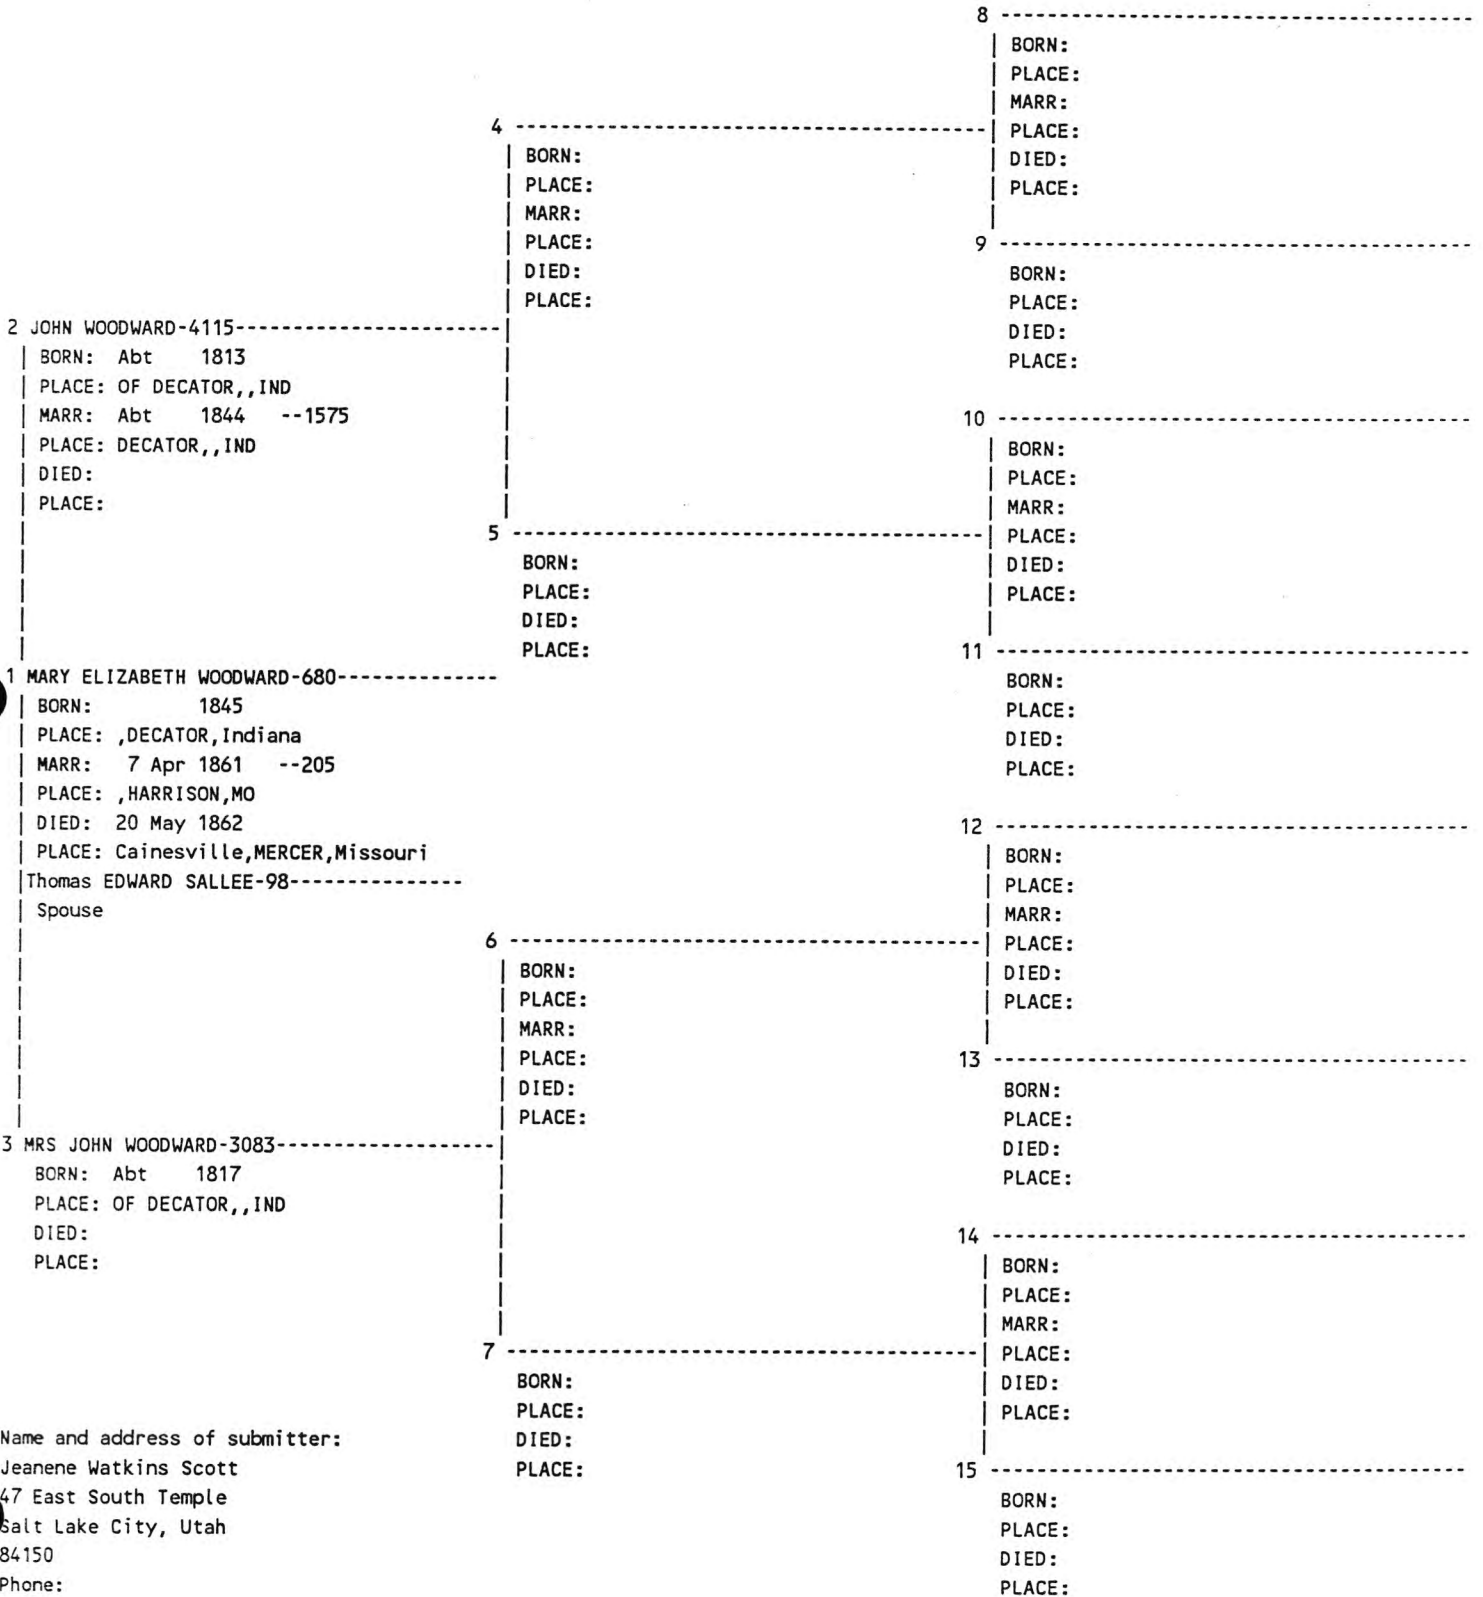

PEDIGREE CHART

29 Mar 1992

Chart No. 1

Name and address of submitter:
Jeanene Watkins Scott
47 East South Temple
Salt Lake City, Utah
84150
Phone: